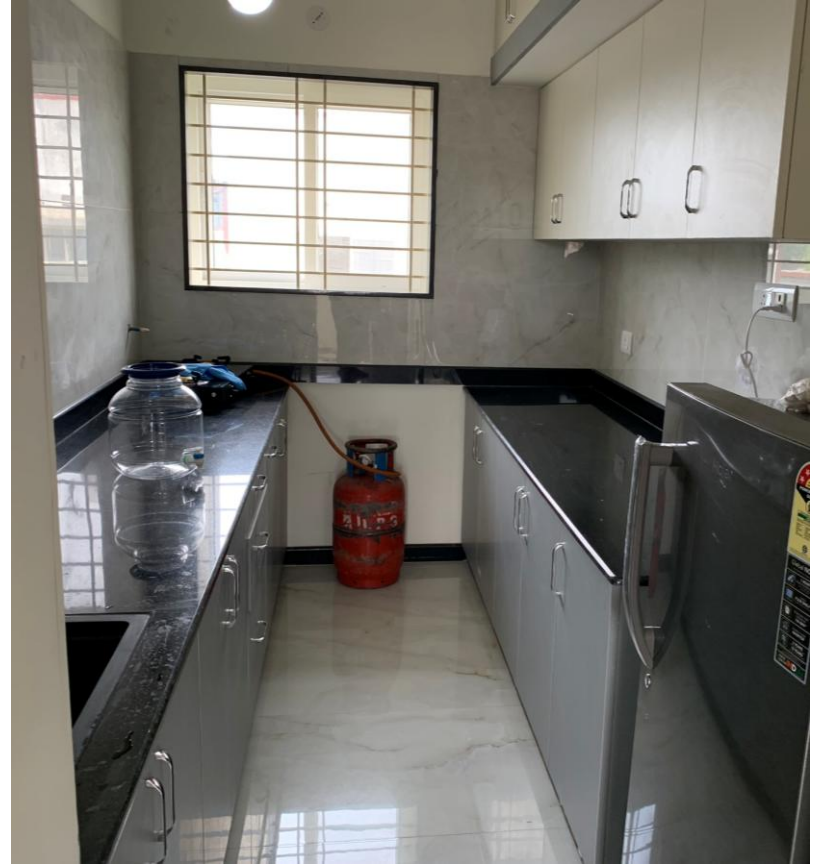

A photograph of a modern, furnished apartment. In the foreground, a cardboard box sits on a dark grey sofa, containing a roll of white packing tape and a blue and white tape dispenser. The background shows a bright, open-plan living area with a white kitchen island, a grey sofa, a coffee table with a blue pot and a basket, and large windows overlooking a green landscape.

2BHK – Furnished Flat

2BHK - LIVING ROOM

sofa, dining table, Smart TV , Wifi Routers, Power Backup, open corridor towards greenery

Two bedrooms,
with King size
beds

1st bedroom –
attached bathroom

2nd bedroom –
common bathroom

Two Balcony

Large Cup-boards
Bedsheets and towel are weekly changed

Private Washing Machine
Geyser in both bathrooms

Furnished Kitchen
utensils, gas, grinder, microwave, fridge

Contact Us

SAGAR NIWAS , Building 642, 10th cross, 3rd Main, next to Kanchanakanhalli lake, RK TOWNSHIP, Yarandahalli, Bommasandra, Bangalore 560105.